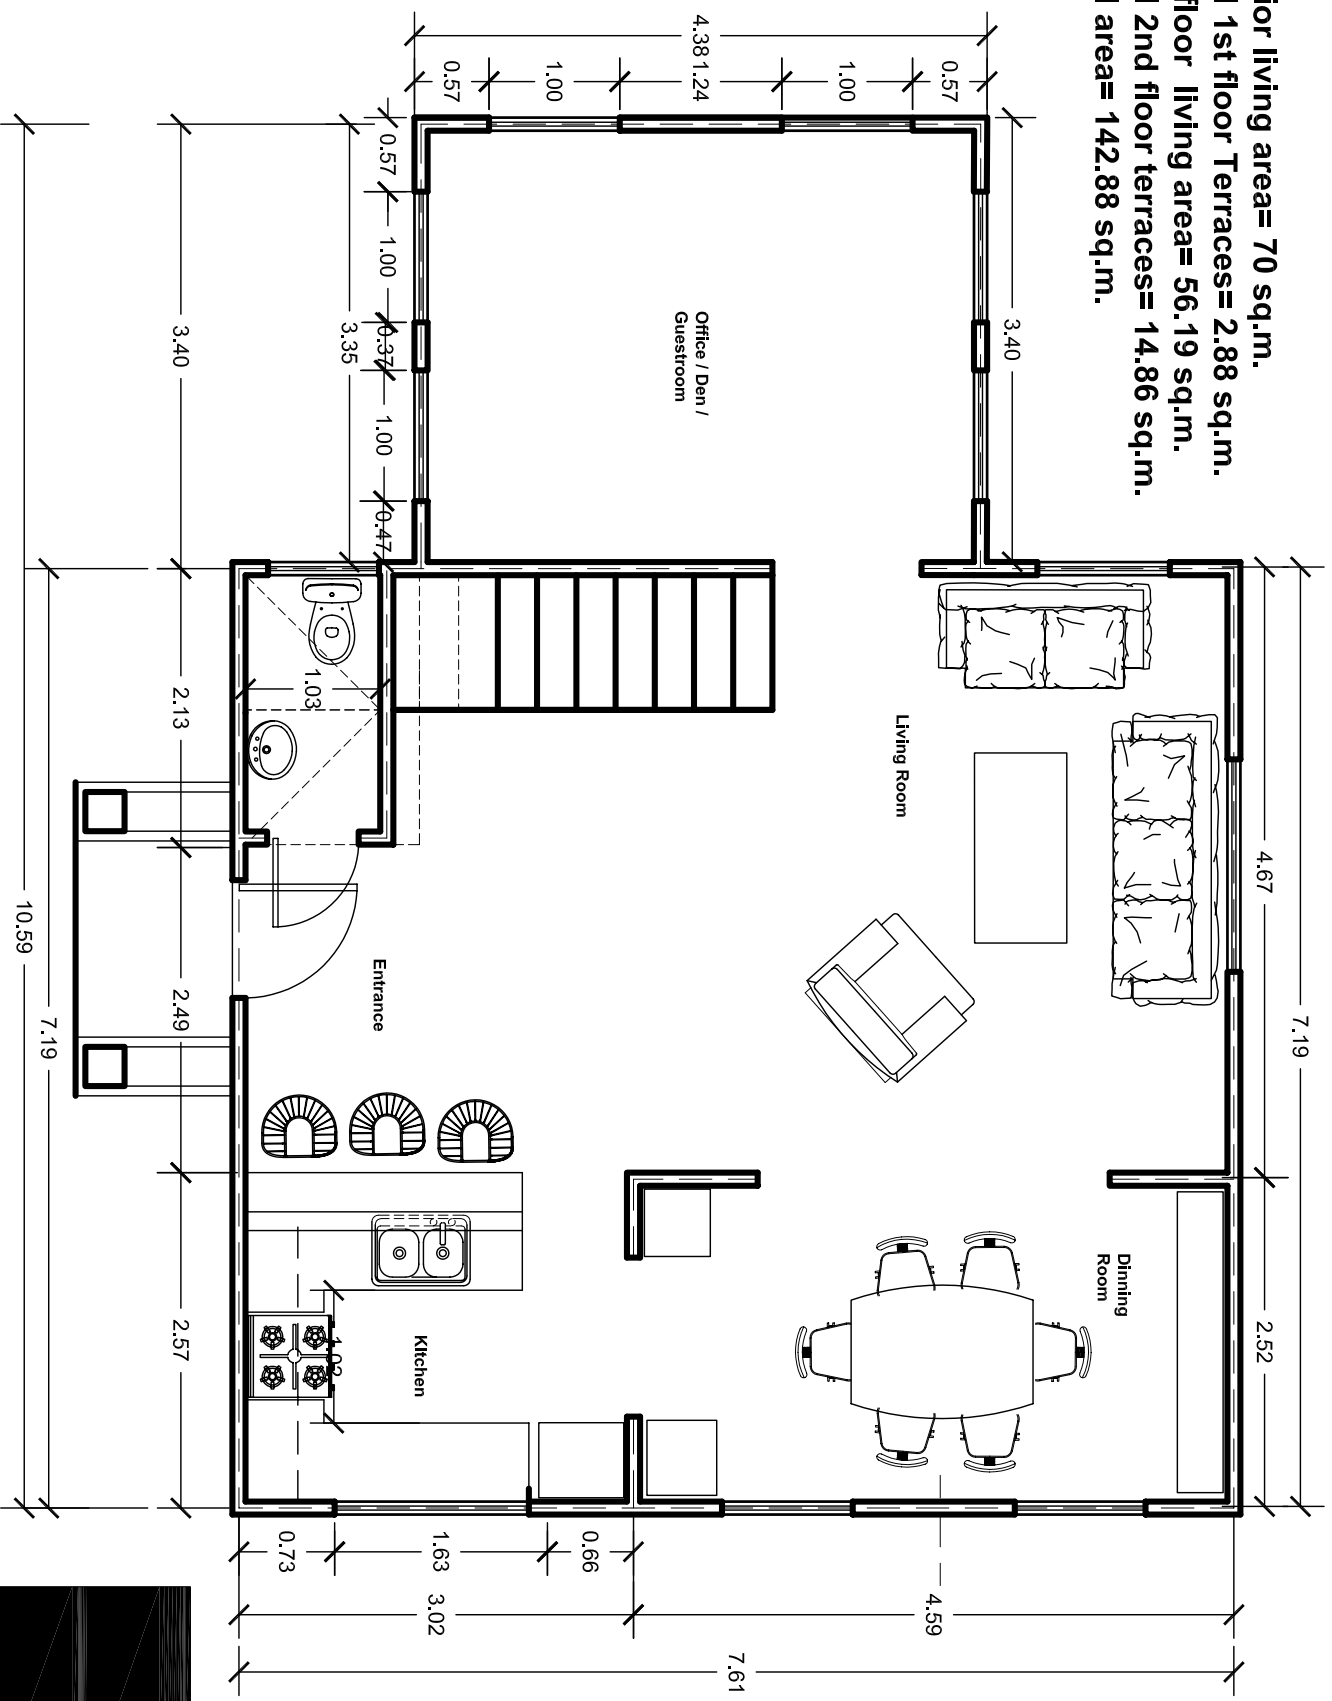

Residencias Los Jardines

Interior living area= 70 sq.m.
 Total 1st floor Terraces= 2.88 sq.m.
 2nd floor living area= 56.19 sq.m.
 Total 2nd floor terraces= 14.86 sq.m.
 Total area= 142.88 sq.m.

Ground Floor 123